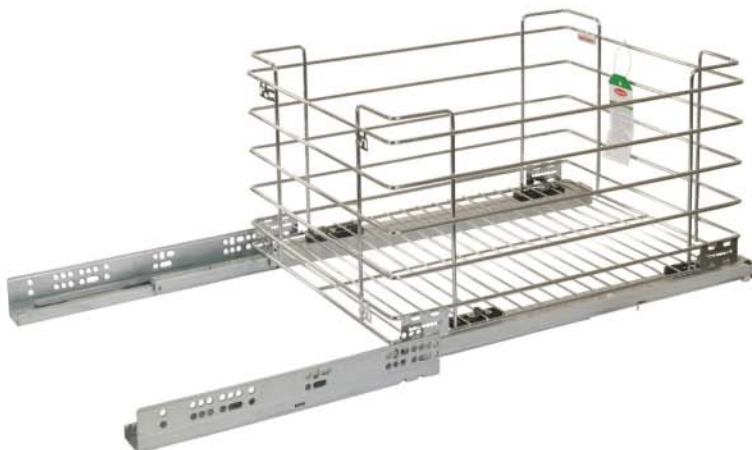

GRAIN TROLLEY WITH BASE MOUNTED

Width	Depth	Code	Height	₹
			12" Trolley with Base	
15	20	UL120	7734	
17	20	UL121	7907	
19	20	UL122	8239	
21	20	UL123	8507	
24	20	UL124	9169	

Size in Inches