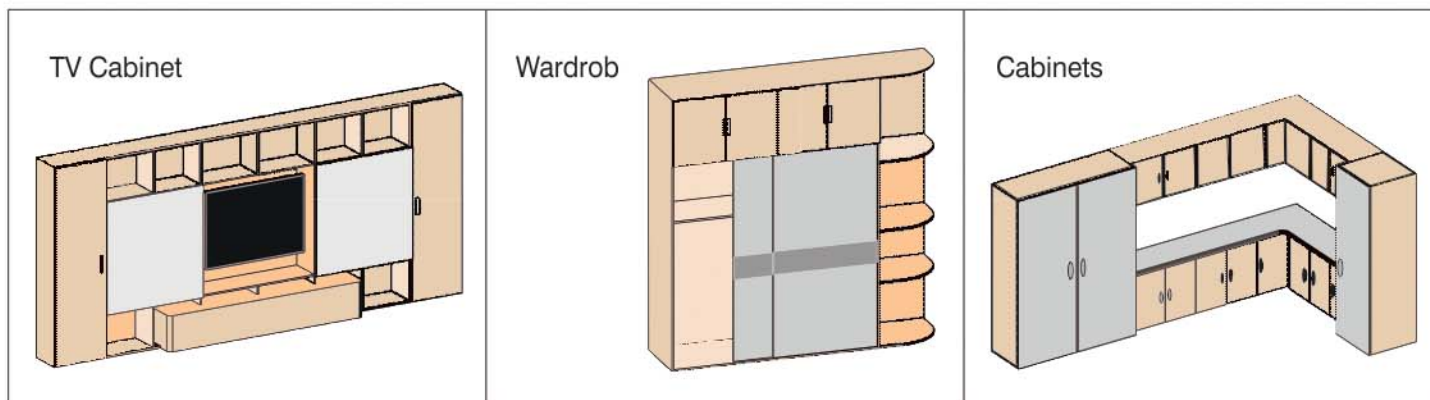

Product Applications