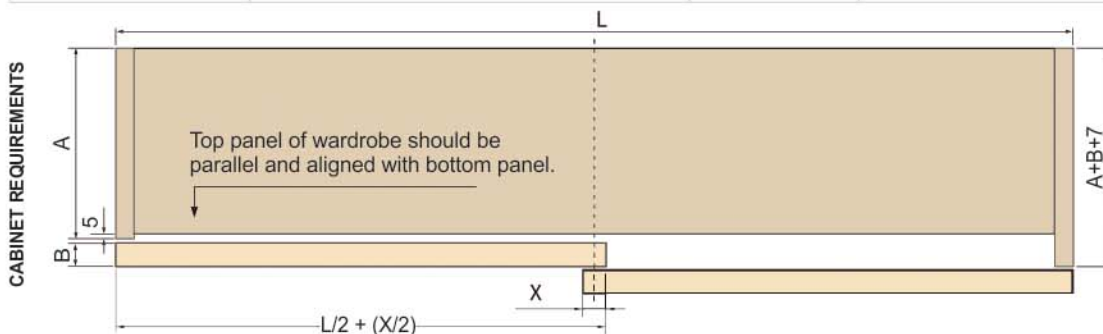

Top Wheel		1 Pair/set	
Bottom Wheel		1 Pair/set	

Hanging Sliding Door Fitting with Damper-for Inner Door

Top Wheel		1 Pair/set	
Bottom Wheel		1 Pair/set	
Dampers		4 Pcs/set	
Up Track		1 Pcs/set	
Bottom Track		1 Pcs/set	

Decorative Profile for Outer Door

SS002		-