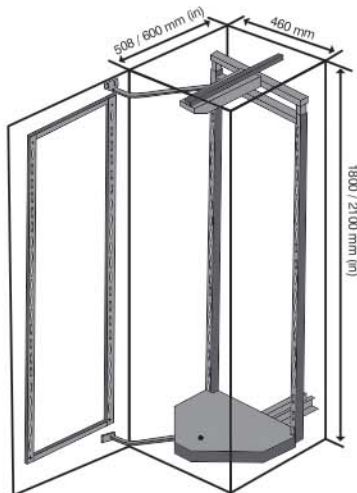

PANTRY UNIT

CENTURY®

Exclusive Hardware & Door Locks

ULTRA WIRE SERIES
(WIRE THICKNESS 5MM)

Specifications:

Height : 4ft - 6 ft
Depth : 20"
Carcase : 450mm / 600mm
Loading Capacity : 100 kgs.

Contents:

SS Basket : 8/12 Nos.
Top Channel : 1 Nos.
Bottom Channel : 1 Nos.
Adjustable Frame : 1 Nos.
Connecting Lever : 2 Nos.
Connecting Plate : 1 Nos.
Frame : 2 Nos.