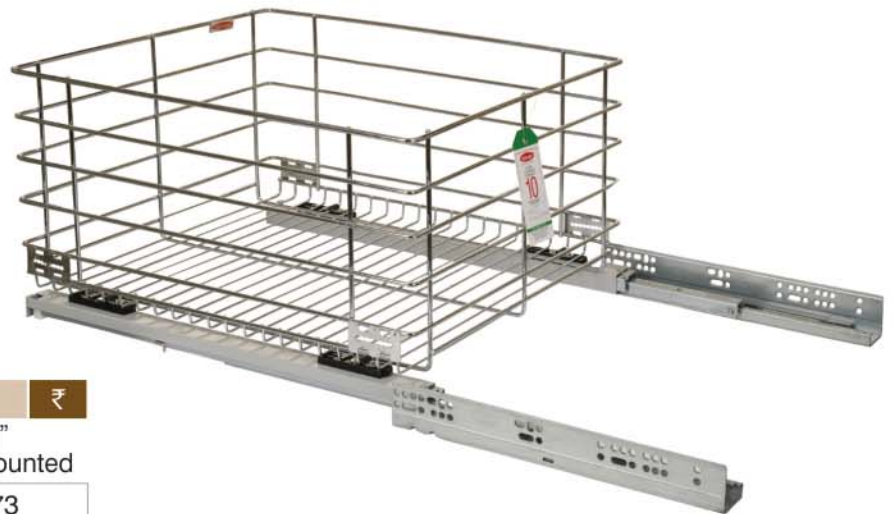

BOX CUTLERY

Width	Depth	Code	Height	₹
			4"	
15	20	PR41	4401	
17	20	PR42	4704	
19	20	PR43	5257	
21	20	PR44	5546	
24	20	PR45	6483	

Size in Inches