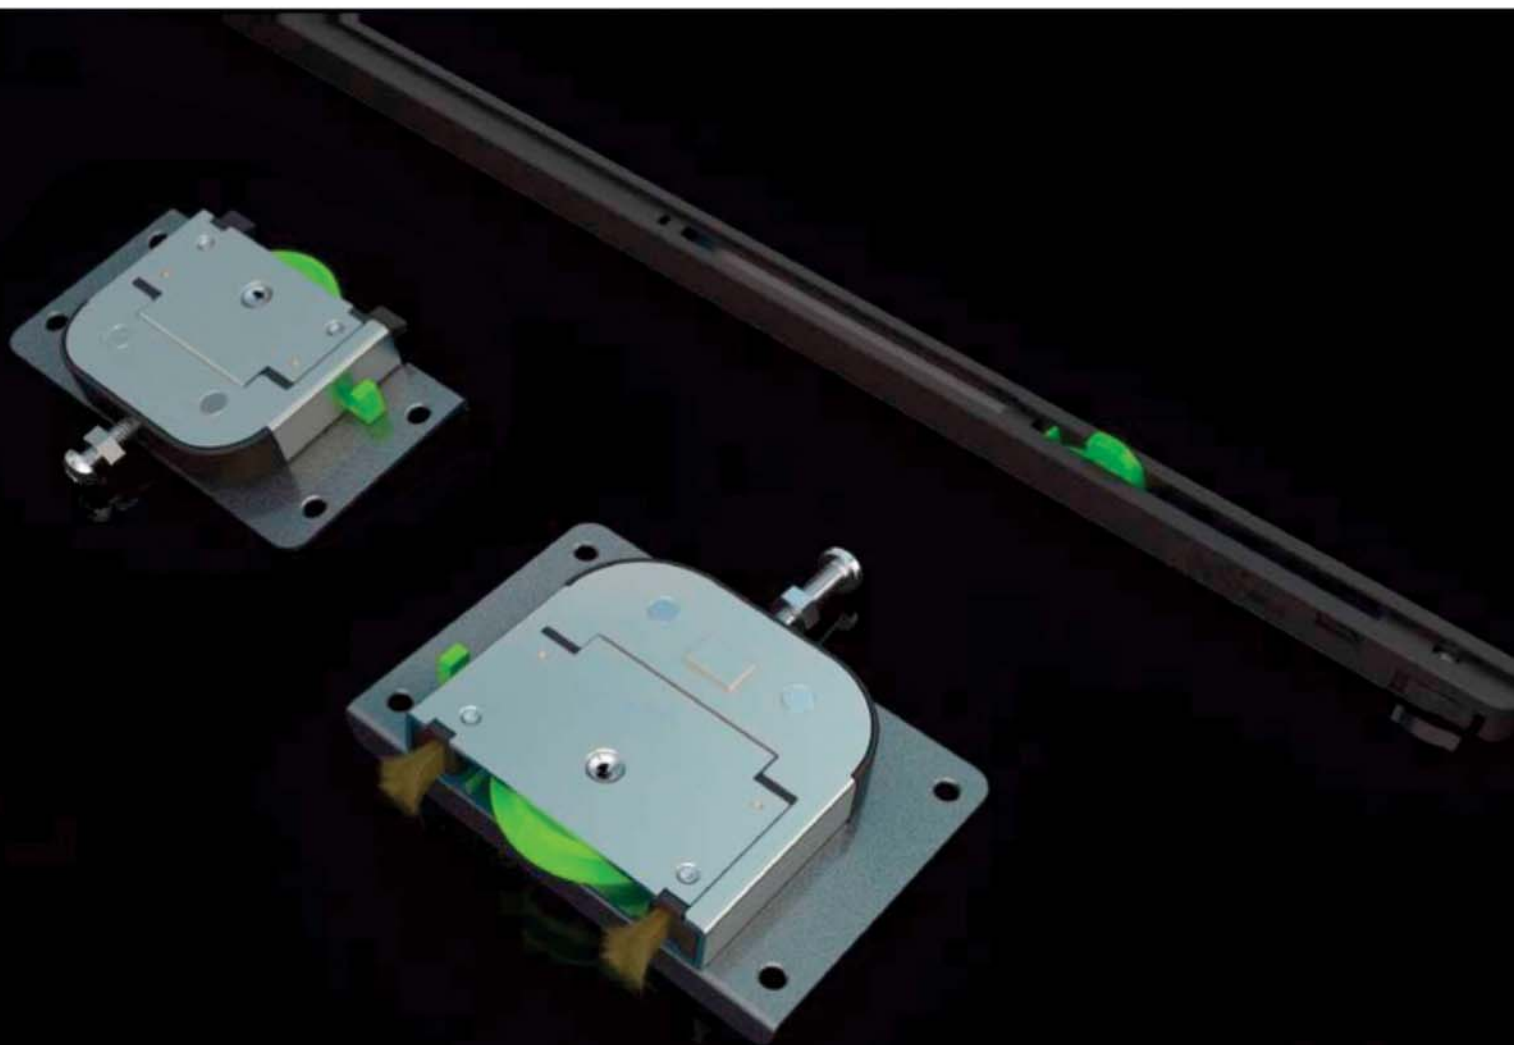

Technical Points:

- **Application:** Single and double wood sliding door, aluminum door
- **Adjustment performance:** Door panel installation height is adjustable
- **Door Weight:** single door≤50kg