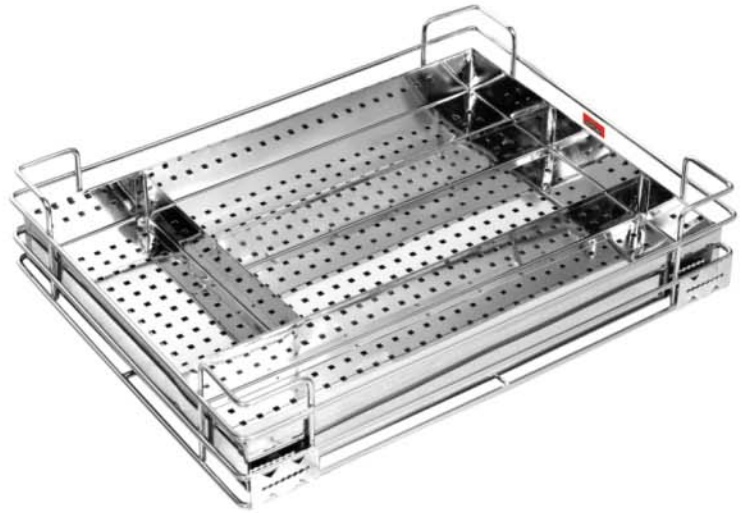

Size in Inches

VEGETABLE BASKET

Width	Depth	Code	Height	₹
			6"	
15	20	PR36	3299	
17	20	PR37	3489	
19	20	PR38	3567	
21	20	PR39	3780	
24	20	PR40	4738	

Size in Inches

CUTLERY BASKET GRAIN TROLLEY

CP
CENTURY[®]
 Exclusive Hardware & Door Locks
PREMIUM WIRE SERIES
 (WIRE THICKNESS 6MM)