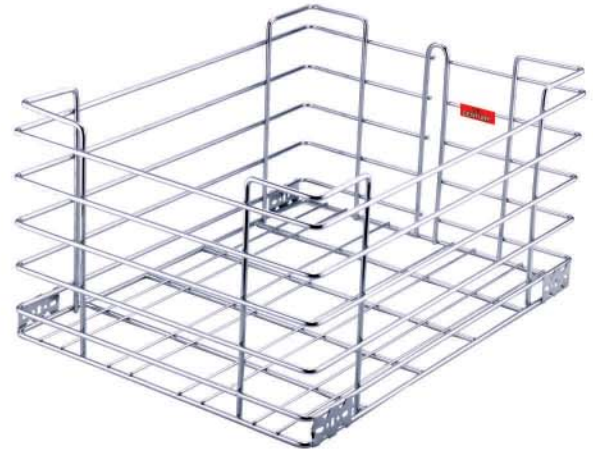

GRAIN TROLLEY

Width	Depth	Code	Height	₹
			10" Trolley	
15	16	UL109	3203	
15	18	UL110	3424	
15	20	UL111	3566	
17	16	UL112	3392	
17	18	UL113	3582	
17	20	UL114	3739	
19	20	UL115	4071	
21	18	UL116	4071	
21	20	UL117	4339	
24	20	UL118	5002	
27	20	UL119	5333	

Size in Inches