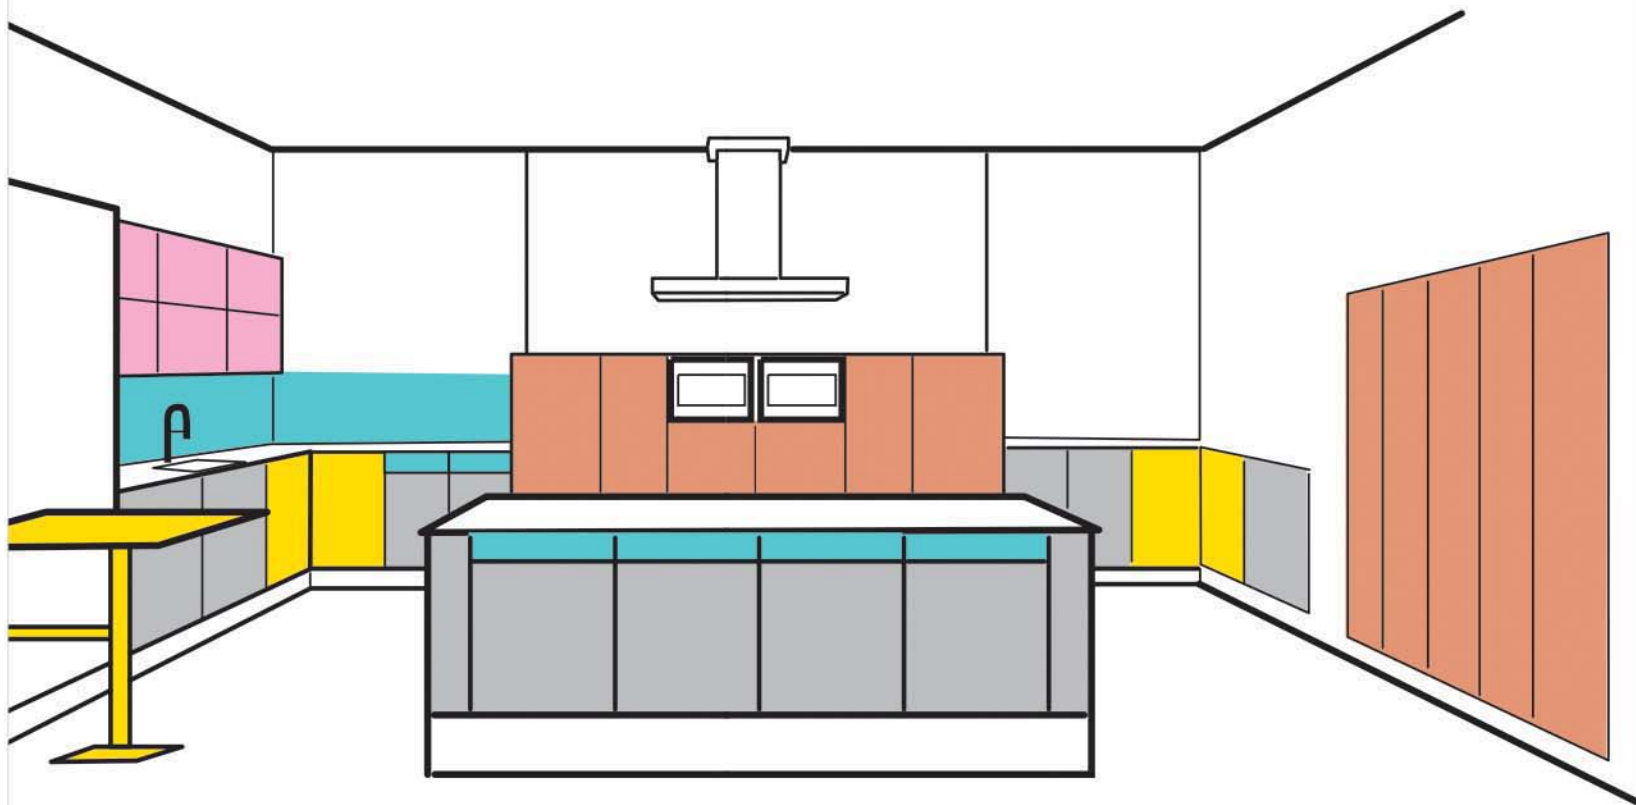

STORAGE
SOLUTION

CENTURY[®]

Exclusive Hardware & Door Locks

Quality is and will always remain the investment with the highest returns.

PRODUCTS

Wise Storage – A specialist in every cupboard. A cupboard is rarely just a cupboard – certainly not in the kitchen! Content-specific fittings, exactly matched to the contents, are the best solution: for your pots and pans, glasses and plates, and naturally your groceries! A well-organised stock of dry foods is the best recipe for planning and cooking great meals. Wise Storage is an approach which ensures that, in your kitchen, there is a place for everything – well-organised and easy to find and retrieve. It is the perfect combination of the practical and the stylish – and it saves space and time. See for yourself!