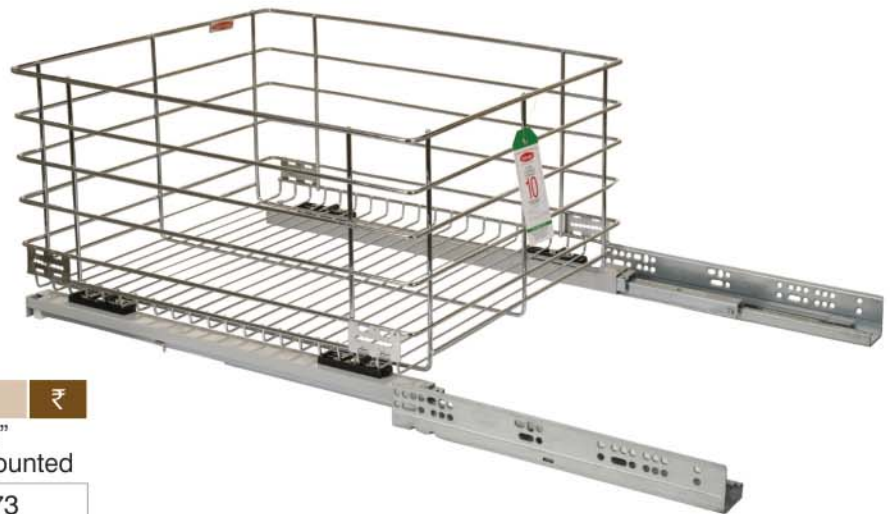

BOX CUTLERY

Width	Depth	Code	Height	₹
			4"	
15	20	PR41	4401	
17	20	PR42	4704	
19	20	PR43	5257	
21	20	PR44	5546	
24	20	PR45	6483	

Size in Inches