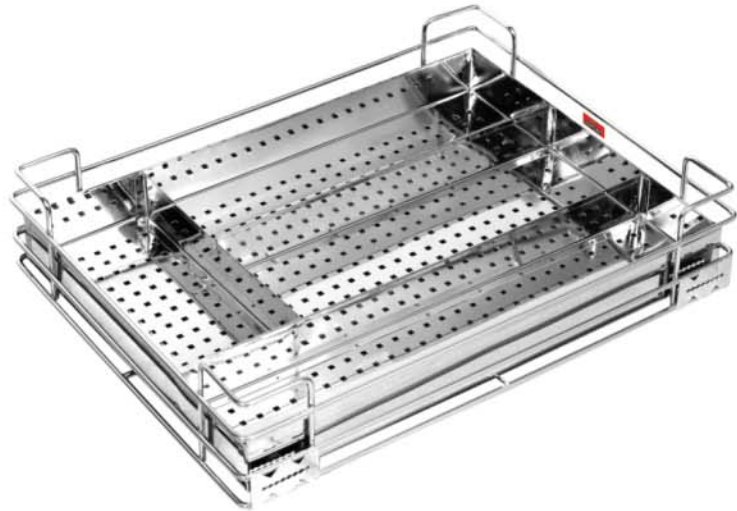

CUTLERY BASKET GRAIN TROLLEY

CENTURY®

Exclusive Hardware & Door Locks

PREMIUM WIRE SERIES
(WIRE THICKNESS 6MM)