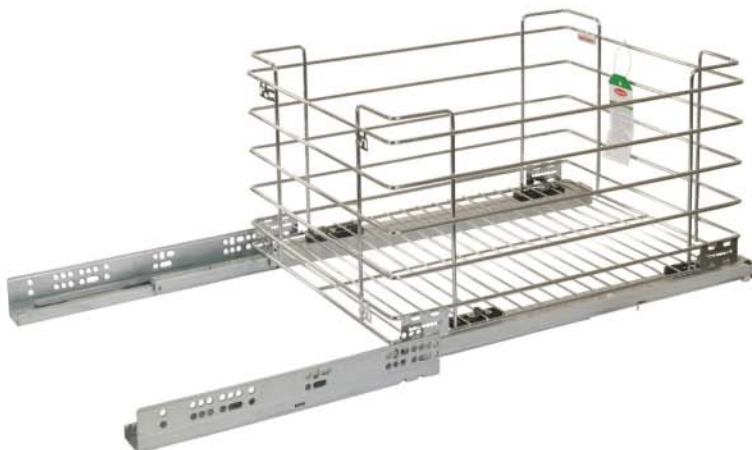

GRAIN TROLLEY WITH BASE MOUNTED

Width	Depth	Code	Height	₹
				12" Trolley with Base
15	20	UL120	7734	
17	20	UL121	7907	
19	20	UL122	8239	
21	20	UL123	8507	
24	20	UL124	9169	

Size in Inches