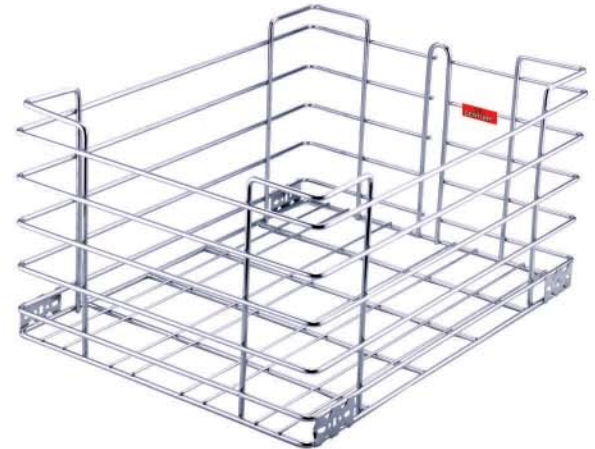

GRAIN TROLLEY

Width	Depth	Code	Height	₹
				10" Trolley
15	16	UL109	3203	
15	18	UL110	3424	
15	20	UL111	3566	
17	16	UL112	3392	
17	18	UL113	3582	
17	20	UL114	3739	
19	20	UL115	4071	
21	18	UL116	4071	
21	20	UL117	4339	
24	20	UL118	5002	
27	20	UL119	5333	

Size in Inches