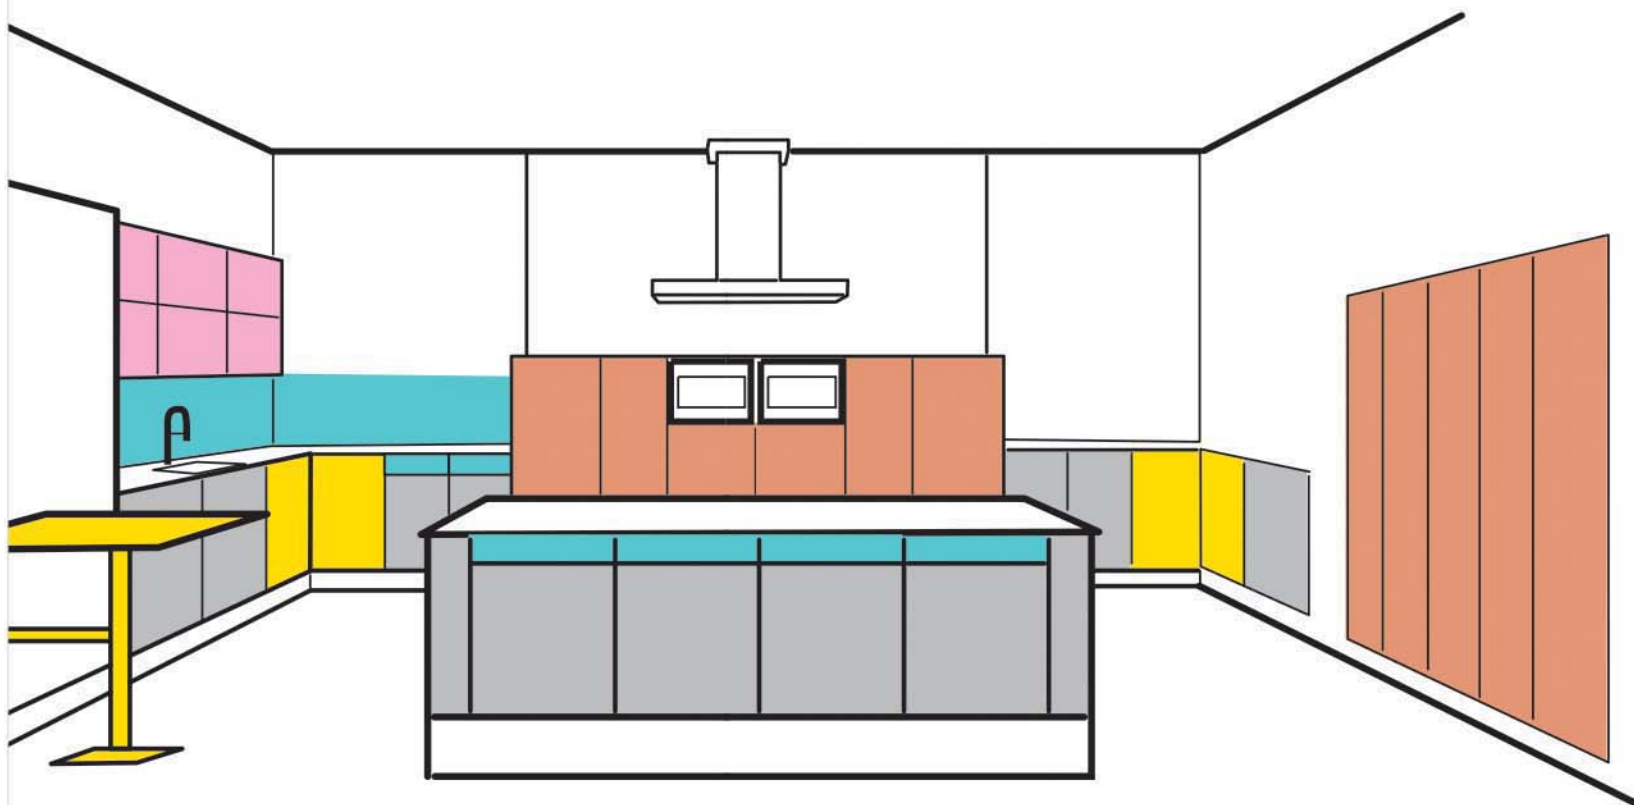

STORAGE  
SOLUTION

**CENTURY**<sup>®</sup>

Exclusive Hardware & Door Locks

Quality is and will always remain the investment with the highest returns.

PRODUCTS

Wise Storage – A specialist in every cupboard. A cupboard is rarely just a cupboard – certainly not in the kitchen! Content-specific fittings, exactly matched to the contents, are the best solution: for your pots and pans, glasses and plates, and naturally your groceries! A well-organised stock of dry foods is the best recipe for planning and cooking great meals. Wise Storage is an approach which ensures that, in your kitchen, there is a place for everything – well-organised and easy to find and retrieve. It is the perfect combination of the practical and the stylish – and it saves space and time. See for yourself!