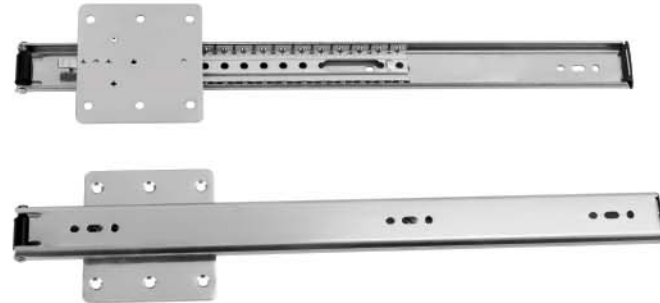

TELESCOPIC CHANNEL

Pocket Channel

Code	Size	MRP (in ₹)
PD01	12 Inches	890/-
PD02	14 Inches	1020/-
PD03	16 Inches	1140/-
PD04	18 Inches	1280/-
PD05	20 Inches	1400/-