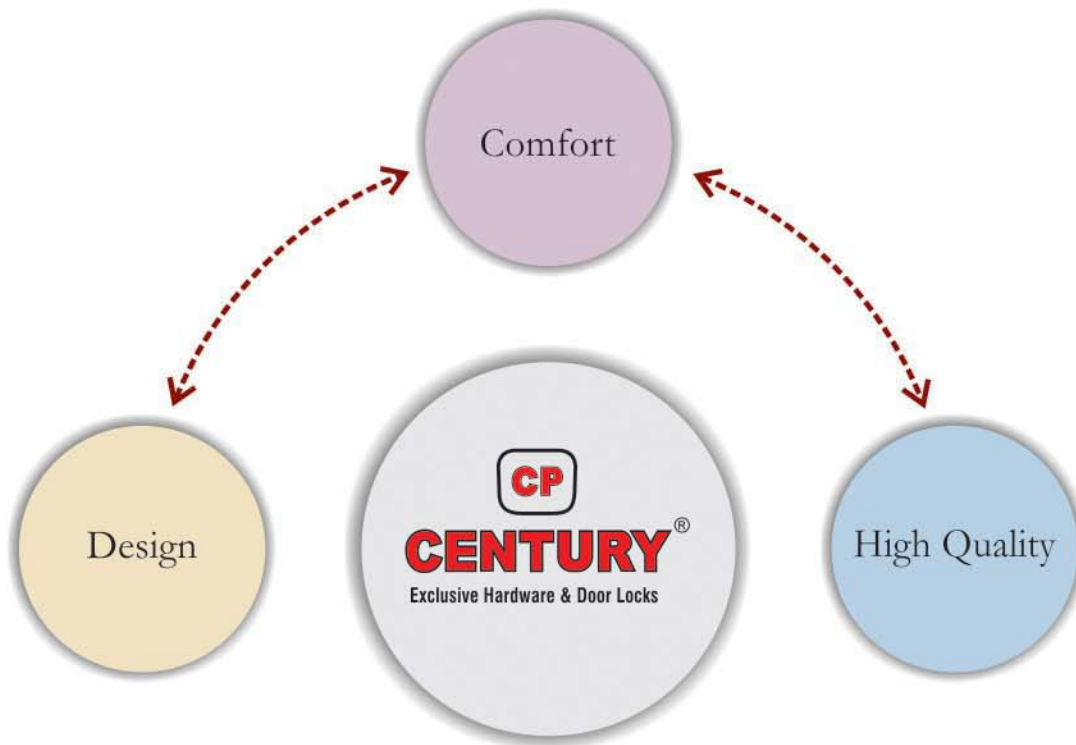

Thoughtful designs in
livable spaces...

CP CENTURY

Our range of Kitchen and Wardrobe Storage infuse luxury and lavishness in our contemporary home furnishing designs. We believe in adding the elegance and style in every nook of your home with the customized designs of home furnishing.