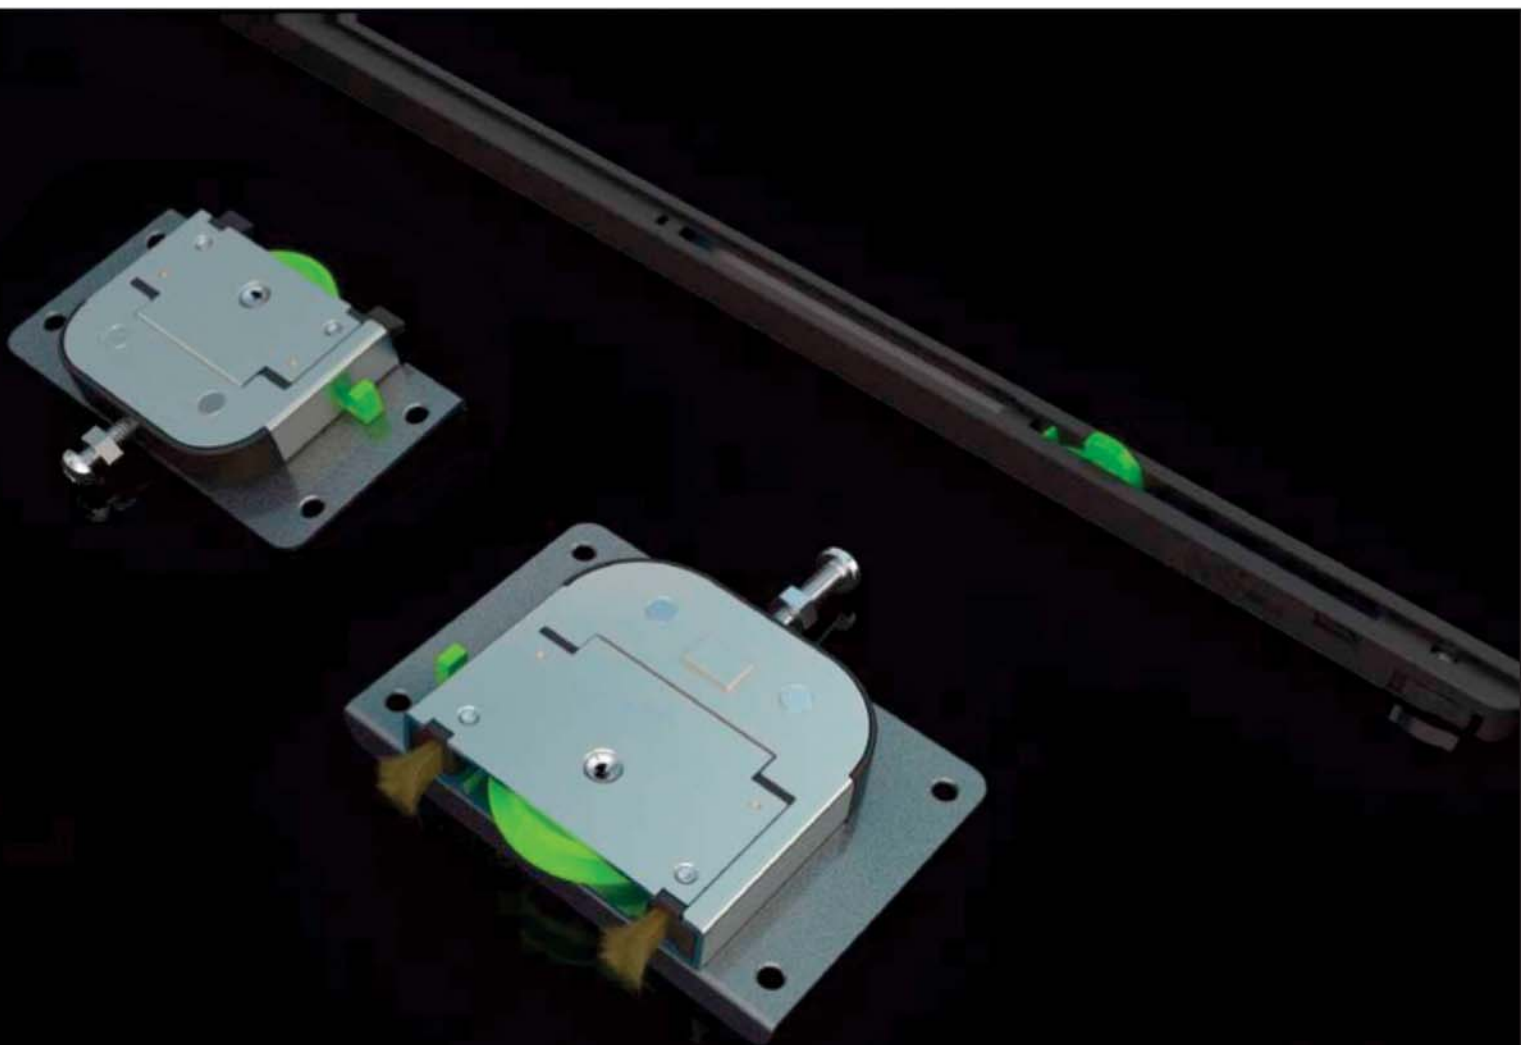

Technical Points:

- **Application:** Single and double wood sliding door, aluminum door
- **Adjustment performance:** Door panel installation height is adjustable
- **Door Weight:** single door≤50kg